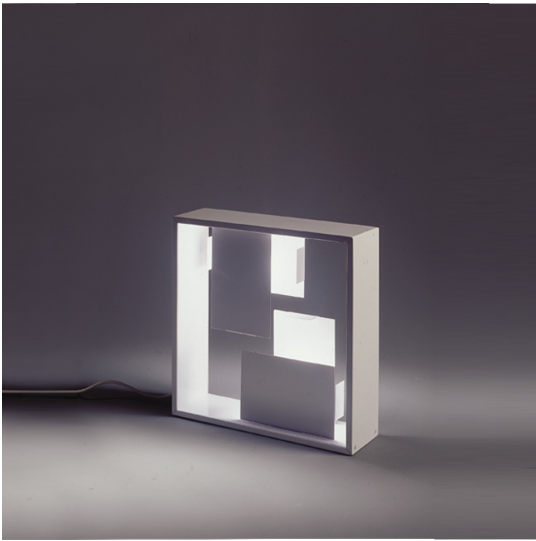

Fato

Gio Ponti

IP20     

LUMINAIRE

- Watt: **56W**
- Voltage: **220V-240V**
- Delivered lumens output: **730lm**
- CCT: **2800K**

DESCRIPTION

A table or wall lamp, with geometrical metal screens creating light and dark, screened and clear, all enclosed in a square frame: it is both a light object and a lamp. A lighting sculpture with a strong styling connotation to the '60s. Structure in white enamelled, folded and welded plate. Ability to mount LED light source E14 (LED light source not included).

PRODUCT CODE: 0048010A

FEATURES

- Article Code: **0048010A**
- Colour: **White**
- Installation: **TableWall**
- Material: **steel**
- Series: **Design Collection, Modern Classic**
- Environment: **Indoor**
- Area contract: **Residential**
- Emission: **Indirect**
- design by: **Gio Ponti**

DIMENSIONS

- Length: **cm 35**
- Width: **cm 35**
- Height: **cm 10**
- Glow Wire Test: **N/D°**

NOT INCLUDED SOURCES

- Category: **HALO**
- Number: **2**
- Lbs: **D45**
- Watt: **30W**
- Socket: **E14**