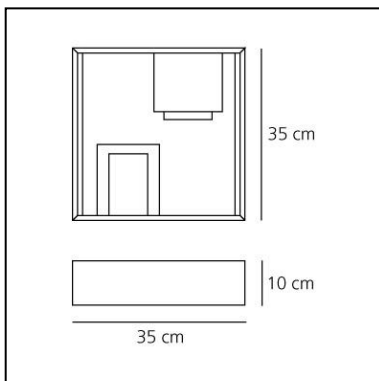

Fato

Gio Ponti

IP20     

LUMINAIRE

- Watt: **56W**
- Voltage: **220V-240V**
- Delivered lumens output: **730lm**
- CCT: **2800K**

DESCRIPTION

A table or wall lamp, with geometrical metal screens creating light and dark, screened and clear, all enclosed in a square frame: it is both a light object and a lamp. A lighting sculpture with a strong styling connotation to the '60s. Structure in white enamelled, folded and welded plate. Ability to mount LED light source E14 (LED light source not included).

PRODUCT CODE: 0048010A

FEATURES

- Article Code: **0048010A**
- Colour: **White**
- Installation: **TableWall**
- Material: **steel**
- Series: **Design Collection, Modern Classic**
- Environment: **Indoor**
- Area contract: **Residential**
- Emission: **Indirect**
- design by: **Gio Ponti**

DIMENSIONS

- Length: **cm 35**
- Width: **cm 35**
- Height: **cm 10**
- Glow Wire Test: **N/D°**

NOT INCLUDED SOURCES

- Category: **HALO**
- Number: **2**
- Lbs: **D45**
- Watt: **30W**
- Socket: **E14**

ALTERNATIVE SOURCES

- Category: **LED RETROFIT**
- Number: **2**
- Watt: **4W**
- Delivered lumens output: **370lm**
- Socket: **E14**